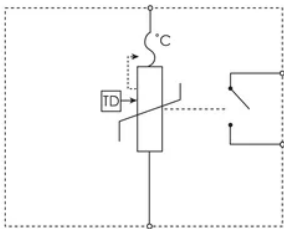

Max Discharge Current (Imax), Per Mode: 100 kA 8/20 μ s

Voltage Protection Rating (VPR): 700 V @ 3 kA;980 V @ 20 kA

Aggregate Surge Rating: 200 kA 8/20 μ s

Back-Up Overcurrent Protection: 100 A

Max Operating Current: 25 mA

Protection Modes: Single

Status Indication: 5 segment LED bar graph per phase

Technology: TD technology with thermal disconnect

Temperature: -31 to 131 °F

Enclosure Material: UL® 94V-0 Thermoplastic

Enclosure Rating: IP 20;NEMA®-1

Depth (D): 5.510"

Height (H): 5.910"

Width (W): 1.770"

Unit Weight: 1.320 lb

Certification Details: UL® 1449 Edition 3 Recognized Component Type 2

Complies With: ANSI®/IEEE® C62.41.2-2002 Cat A, Cat B, Cat C;ANSI®/IEEE® C62.41.2-2002 Scenario II, Exposure 3, 100 kA 8/20 μ s, 10 kA 10/350 μ s

DIAGRAMS

WARNING

---

nVent products shall be installed and used only as indicated in nVent's product instruction sheets and training materials. Instruction sheets are available at www.nvent.com and from your nVent customer service representative. Improper installation, misuse, misapplication or other failure to completely follow nVent's instructions and warnings may cause product malfunction, property damage, serious bodily injury and death and/or void your warranty.