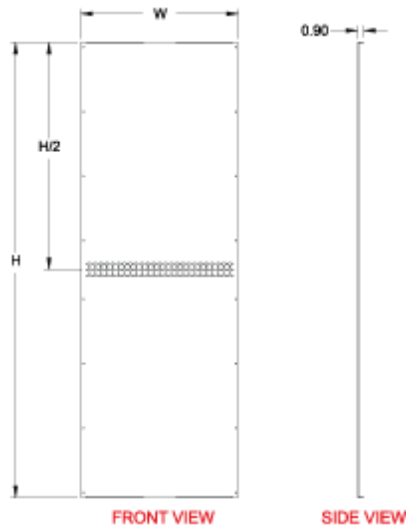

Quality Products. Service Excellence.

Side Mounting Inner Panels *HMESIP Series*

- Sold individually
- Formed 14 gauge galvanized steel unpainted
- Mounts directly to frame
- Can be used in combination with depth grid straps (top and bottom)
- Allows installation of 19" mounting rails including center support
- Reduced height may allow cable pass through on ganged cabinets

Part No.	Overall		For use with Cabinet	
	H	W	H	D
HSIP145	1143	375	1400	500
HSIP146	1143	475	1400	600
HSIP148	1143	675	1400	800
HSIP165	1343	375	1600	500
HSIP166	1343	475	1600	600
HSIP168	1343	675	1600	800
HSIP184	1543	275	1800	400
HSIP185	1543	375	1800	500
HSIP186	1543	475	1800	600
HSIP188	1573	675	1800	800
HSIP204	1743	275	2000	400
HSIP205	1743	375	2000	500
HSIP206	1743	475	2000	600
HSIP208	1743	675	2000	800
HSIP225	1943	375	2200	500
HSIP226	1943	475	2200	600
HSIP228	1943	675	2200	800